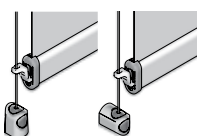

SO.1100.MTR

A € 22,00/Set