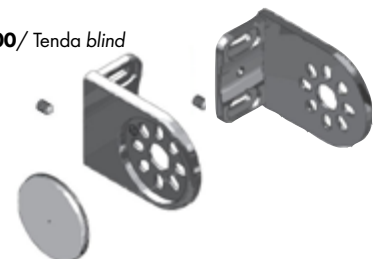

SO.1100.MTR

A € 22,00/Set

B € 30,00/Set

SUPPORTO DESIGN IN ALLUMINIO CON
LIVELLATORE INTEGRATO
DESIGN BRACKETS WITH INTEGRATED LEVELER

OPTIONAL

€ 18,00/ Tenda blind

SUPPORTO DESIGN IN ALLUMINIO
PRESSOFUSO SATINATO
DESIGN BRACKETS

OPTIONAL

€ 40,00/ Tenda blind

SERIE 1000