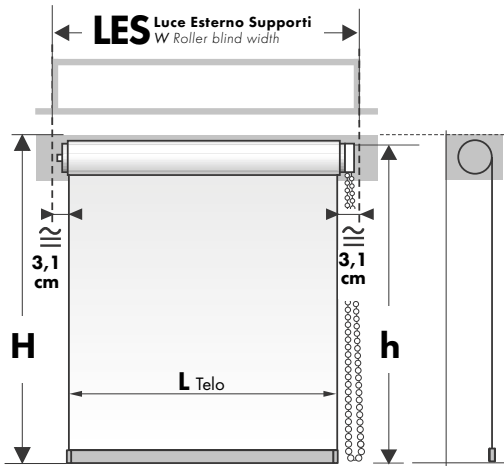

### TENDA IDEA SENZA TELAIO

IDEA WITHOUT FRAME

SO.1075.CTF

€ 20,00 cad.

**Attacco a soffitto**  
Top fixing

**Attacco frontale**  
Face fixing

**Supporto Frontale (standard)**  
Face fixing brackets

Dettagli Telai/Supporti  
pag. precedenti.  
Aluminium Frames:  
see previous pages

FABRICS: See Collection Fabric.

Fabric side is intended viewing from inside the room.

ATTENTION PLEASE: Differences in material characteristics are possible.

PER ULTERIORI INFORMAZIONI TECNICHE, CONSULTARE CAPITOLO DATI TECNICI  
FOR FURTHER INFORMATIONS CONSULT THE TECHNICAL DATA AT THE BOTTOM OF LIST.