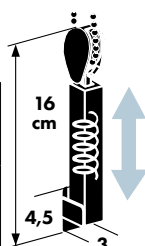

OPTIONAL

TENSORE CATENA CON MOLLA INTERNA
CHAIN TENSOR (INTERNAL SPRING)

RICAMO AD ALTA PERCEZIONE
EMBROIDERY HIGH PERCEPTION

Nero Black	70200.210	€ 13,00 cad.
Bianco White	70200.201