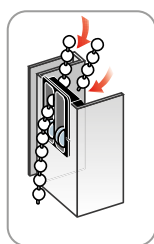

DIMENSIONE MINIMA L 80cm.

UNI EN 13561: 2009

COLORI ALLUMINIO

Aluminum Colours

001 - Anodizzato Argento

Natural Anodized

229 - Bronzo verniciato

Bronze coated

231 - Testa di moro chiaro

Light brown coated

230 - Testa di moro verniciato

Dark brown coated

201 - RAL 9010 Bianco

Gloss white coated

200 - RAL 1013 Panna

Gloss cream coated

203 - RAL 8017 Marrone

Gloss brown coated

211 - RAL 6005 Verde

Gloss green coated

240 - 245 Effetto Legno + 50%

Wood finishing + 50%

999 - RAL a scelta: + 20% (+100€ netti)

Other colours: +20% (+100€ fixed net)

Quantità minima 3 pezzi. Per quantità inferiori, richiedere preventivo. Verificare sempre tempi di consegna.

Minimum order quantity 3 pieces. For less quantities, ask for quotation. Verify delivery time.

COLORI PLASTICA COORDINATA

Coordinated Plastic Colours

Alluminio bianco/panna
White/cream aluminum

BIANCA
White

Tutti gli altri colori all.
All other alum. colours

NERO
Black

All. RAL: definire colore nell'ordine.
Ral Alum.: specify plastic colour

Doppia guida telescopica. Telo con bordi termosaldati e borchie metalliche.

Manovrabile anche utilizzando il fondale.

Upper and bottom adjustable side guides.

Reinforced sides fabric, with metal studs.

Maneuvering even using bottom rail.