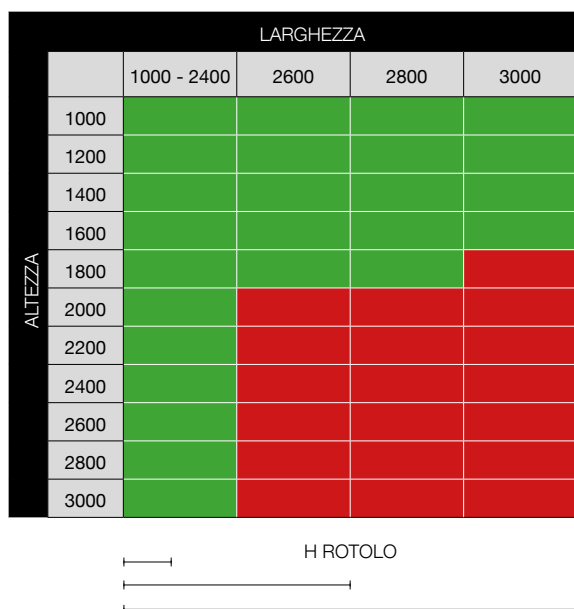

TESSUTO: **SOFTSCREEN - MICROSCREEN - VETROSCREEN* - BLACKOUT 4 - BLACKOUT 5****